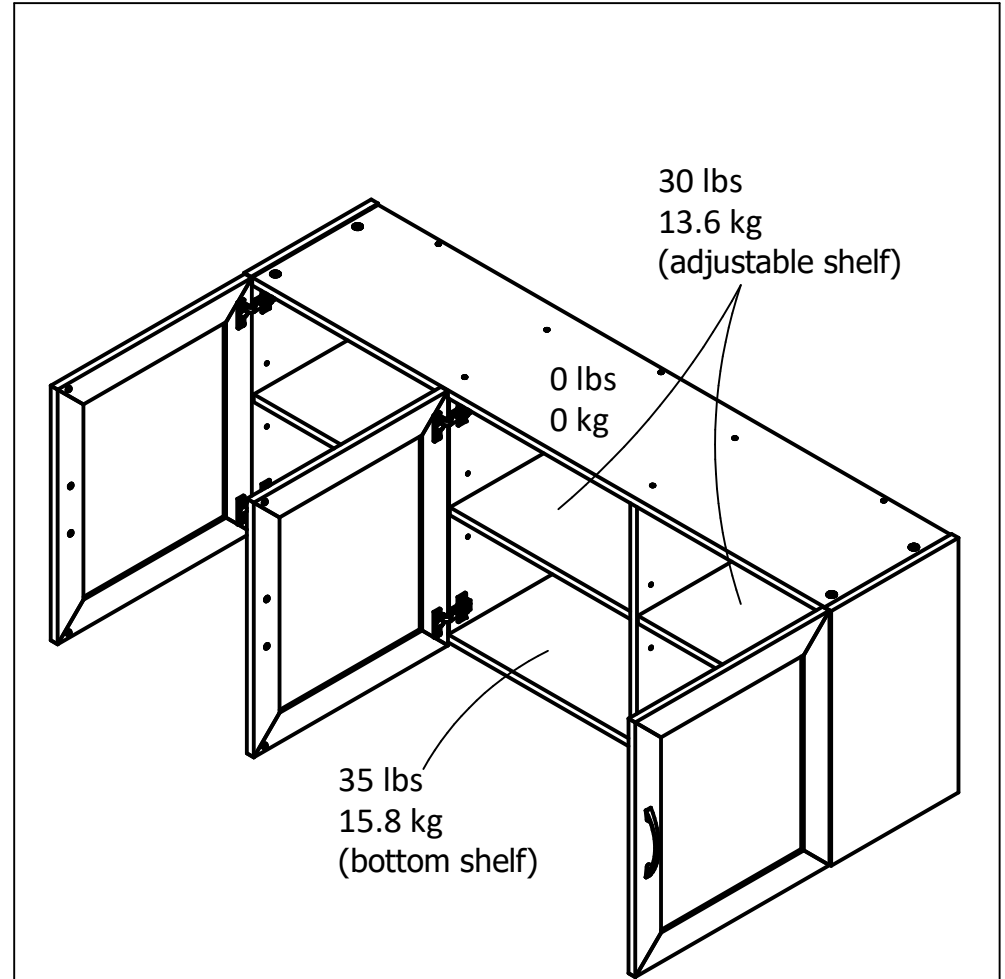

4914

Interior Storage dimensions:
(2) storage spaces (adjustable heights)
16.65 in. (42.3 cm) W
18.82 in. (47.8 cm) H
10.69 in. (27.1 cm) D
1.94 cubic feet

Interior Storage dimensions:
(2) storage spaces (adjustable heights)
17.42 in. (44.2 cm) W
18.82 in. (47.8 cm) H
10.69 in. (27.1 cm) D
2.03 cubic feet

Wood Breakdown: 95%
Total storage: 6.00 cubic feet

Overall Product Size:
54.0"W x 12.44"D x 20.31"H
137.1cm W x 31.6cm D x 51.6cm H

35 lbs
15.8 kg
(bottom shelf)

30 lbs
13.6 kg
(adjustable shelf)

0 lbs
0 kg

Maximum Weight Capacities
Unit Weight: 75 lbs. (34.1 kg)