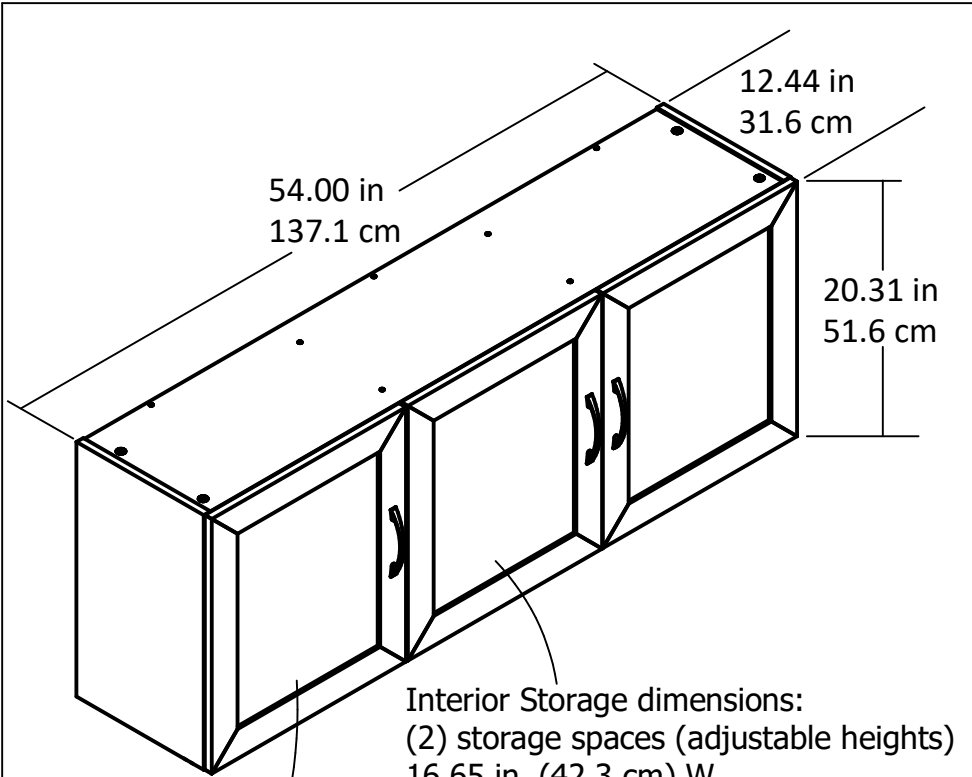

4914

Interior Storage dimensions:
(2) storage spaces (adjustable heights)
16.65 in. (42.3 cm) W
18.82 in. (47.8 cm) H
10.69 in. (27.1 cm) D
1.94 cubic feet

Interior Storage dimensions:
(2) storage spaces (adjustable heights)
17.42 in. (44.2 cm) W
18.82 in. (47.8 cm) H
10.69 in. (27.1 cm) D
2.03 cubic feet

Wood Breakdown: 95%
Total storage: 6.00 cubic feet

Overall Product Size:
54.0"W x 12.44"D x 20.31"H
137.1cm W x 31.6cm D x 51.6cm H

35 lbs
15.8 kg
(bottom shelf)

30 lbs
13.6 kg
(adjustable shelf)

0 lbs
0 kg

Maximum Weight Capacities
Unit Weight: 75 lbs. (34.1 kg)